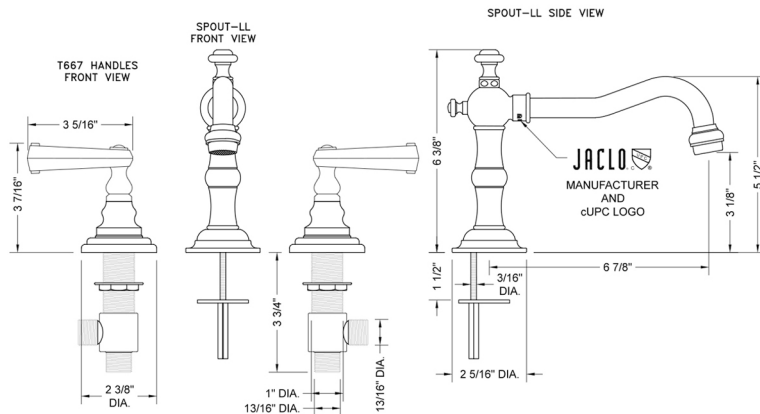

Roaring 20's Faucet with Ribbon Lever Handles- 0.5 GPM

JACLO®

Confidence from start to finish.™

Model #: 7830-T667-0.5-

FEATURES:

- All brass 8" - 12" widespread faucet includes brass pop-up drain with overflow
- 1/4 turn ceramic valves
- Swivel Spout
- Available Flow Rates: 1.5, 1.2 & 0.5 GPM. Additional flow rate (aerator) options available. Contact JACLO.
- 6 7/8" spout reach
- Spout Hole Size: 1" - 2"
- Valve Hole Size: 1 1/8" - 1 5/8"
- ADA Compliant Levers

SPECIFICATION DRAWING:

AVAILABLE HANDLES: